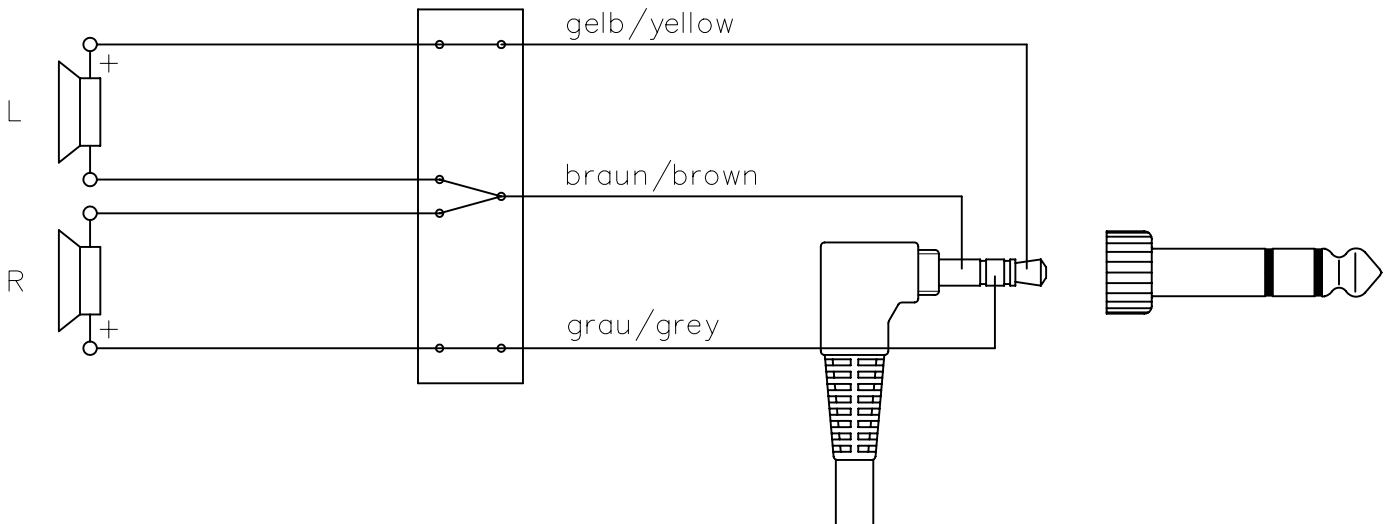

ACHTUNG ! Die verwendeten Materialien müssen dem Gesetz 2002/95/EG - RoHS + WEEE entsprechen. / Attention ! All of the used material must be according to European law 2002/95/EG - RoHS + WEEE

Diese Zeichnung ist Eigentum von MAESTRO BADENIA GmbH.
Jede Vervielfältigung, Verwertung an Dritte ist strafbar.
This drawing is property of MAESTRO BADENIA GmbH.
Any duplicating, utilization to third party is criminal.

Free dimensions
according to DIN:

Projection:

Material:

Surface:

Title:

GMP 8.300 D Professional
German MAESTRO

Scale:

Drawing no.:

Sheet

of

Rev.

93-6291

1

1

0

Rev. ECO Date Name used for

Mai 2008

TP

BOM same no. ☒ BOM other no. ☐ without BOM ☐

Date created

Name

checked

Replacement:

**MAESTRO
BADENIA**

MAESTRO BADENIA
Akustik und Elektronik GmbH
Neckarstraße 20
74847 Obrigheim, Germany
Phone +49 (0) 62 61 - 6 38-0
Fax +49 (0) 62 61 - 6 38-129
www.german-maestro.de